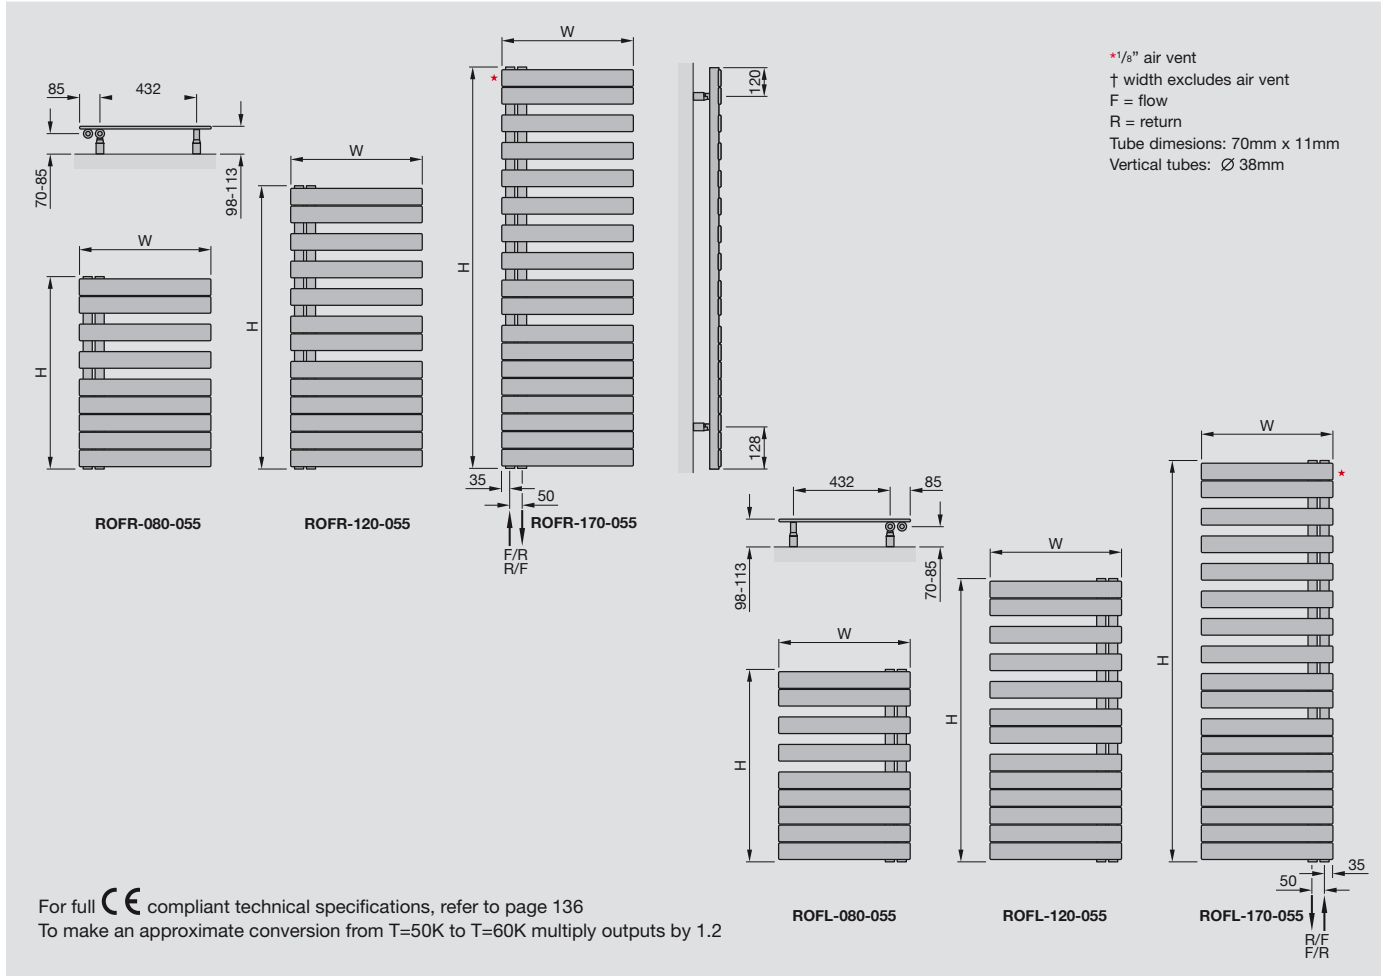

Dual Energy: Self Fit - Additional cost to Central Heating model prices see page 128 for details

Colour finish: Standard colours from the Zehnder colour chart including matt white finish: white RAL 9016 + 25%. Colour finish and non-stock products delivery: 20-30 working days.

VERSATILE

Versatile Agencies, Beechmount Homepark, Navan, Co.Meath, Ireland
T +353 46 9029444 | F +353 46 9027705 | E sales@versatile.ie