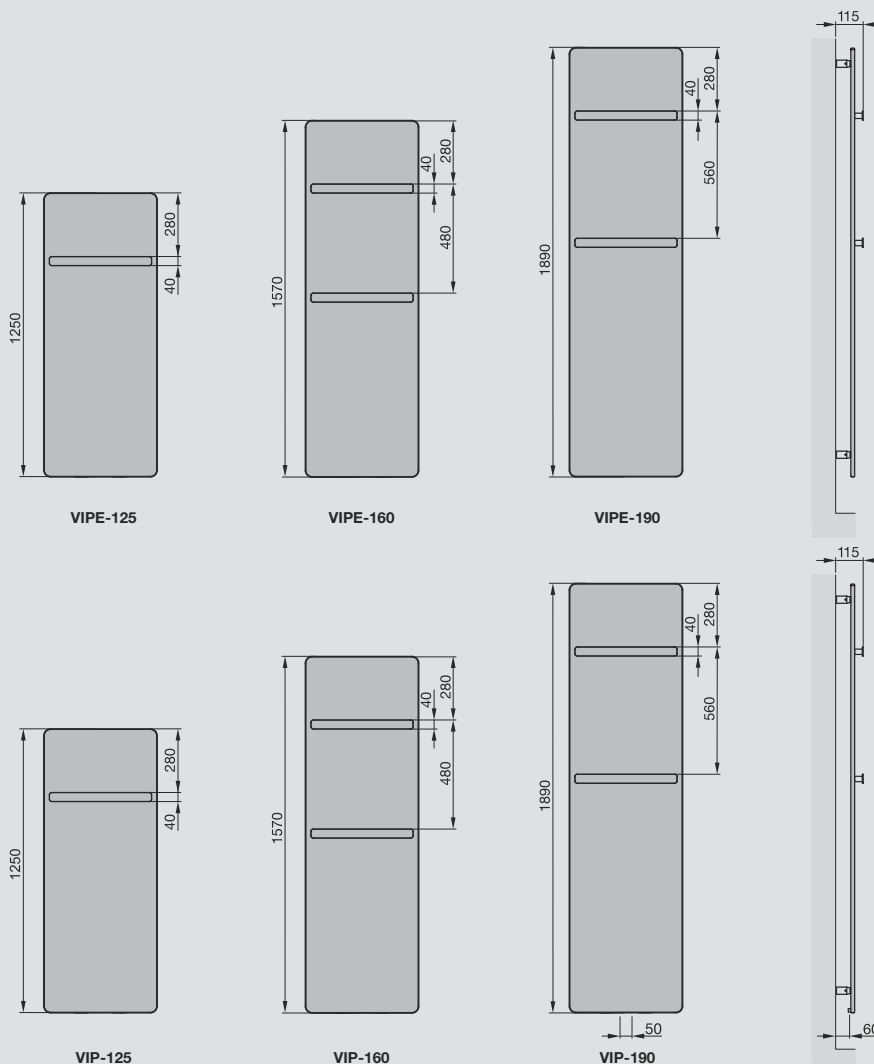

Central Heating Model STOCK listed in black	Height mm	Width mm	Finish	Output $\Delta T=50K$ Watts/Btu All outputs certified to EN 442	Weight kg	RRP (ex VAT)	RRP (inc 20% VAT)
Zehnder Vitalo Bar							
VIP-125-040	1250	400	white	465/1586	7.0		
VIP-125-050	1250	500	white	555/1893	8.7		
VIP-125-060	1250	600	white	641/2186	10.5		
VIP-160-040	1570	400	white	546/1862	9.3		
VIP-160-050	1570	500	white	676/2305	11.4		
VIP-160-060	1570	600	white	806/2748	13.6		
VIP-190-040	1890	400	white	673/2295	10.9		
VIP-190-050	1890	500	white	834/2844	12.7		
VIP-190-060	1890	600	white	994/3390	14.6		

Electric Heating Model	Height mm	Width mm	Finish	Electric Immersion Rating Watts with Safir Class II, IPX4 Zone 1 bath, Zone 2 shower	Weight kg	RRP (ex VAT)	RRP (inc 20% VAT)
Zehnder Vitalo Bar Electric							
VIPE-125-040/FF	1250	400	white	350	7.5		
VIPE-160-040/FF	1570	400	white	500	10.0		
VIPE-160-050/FF	1570	500	white	500	12.0		
VIPE-190-040/FF	1890	400	white	500	12.0		
VIPE-190-050/FF	1890	500	white	750	14.0		
VIPE-190-060/FF	1890	600	white	1000	16.0		

Colour finish: Standard colours from the Zehnder colour chart including matt white finish: white RAL 9016 + 25%. Colour finish and non-stock products delivery: 20-30 working days.

Suitable for all low temperature systems, heat pumps and condensing boilers, open and closed systems (<80°C)

The aluminium honeycomb structure, with its meandering copper pipe, is filled with graphite, enabling heat to be distributed throughout the entire front of the radiator quickly and evenly. Suitable for all low temperature systems, heat pumps, condensing boilers, open or closed heating systems.

*1/2" air vent
Height includes air vent
F = flow
R = return
H = height
W = width
All dimensions in mm

VERSATILE

Versatile Agencies, Beechmount Homepark, Navan, Co.Meath, Ireland
T +353 46 9029444 | F +353 46 9027705 | E sales@versatile.ie