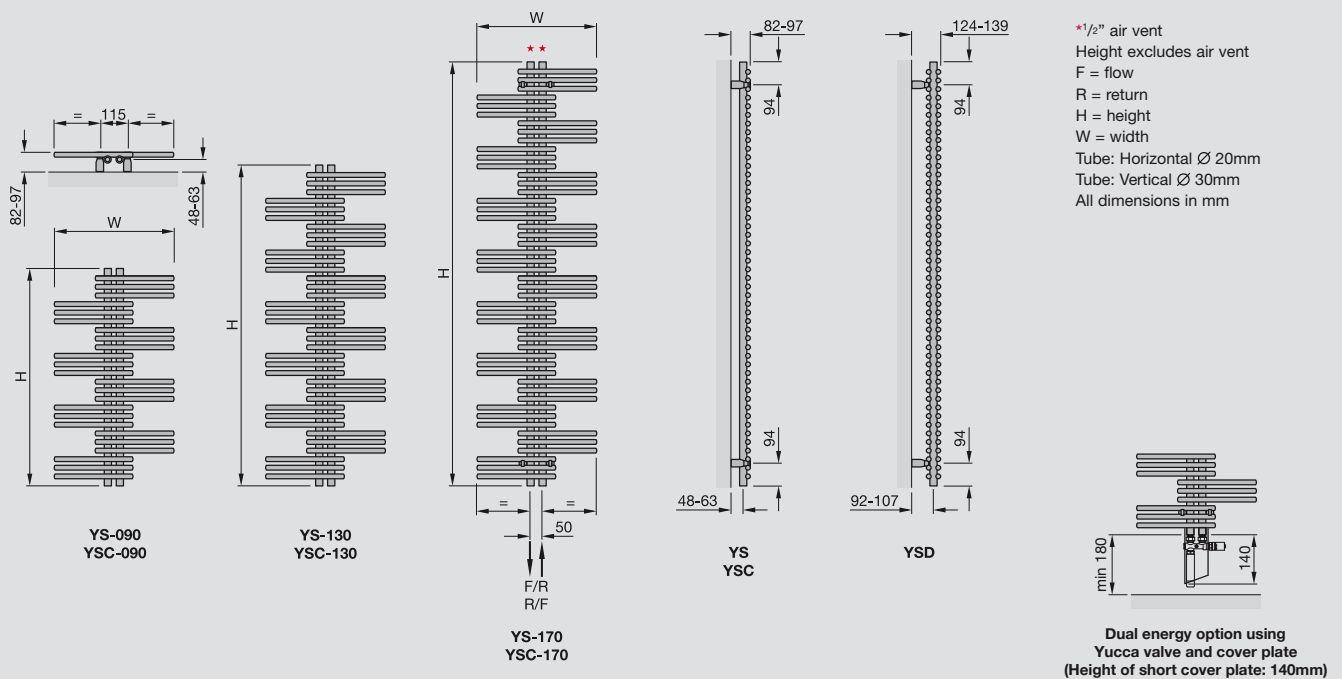

🔥 Zehnder Yucca Sym Double (not available in chrome)								
YSD-130-050	1340	500	white	717/2446	500	22.3		
YSD-130-060	1340	600	white	823/2808	500	25.3		
YSD-130-080	1340	800	white	1024/3494	600	31.4		
YSD-180-050	1772	500	white	926/3159	600	29.6		
YSD-180-060	1772	600	white	1063/3627	600	33.7		
YSD-180-080	1772	800	white	1322/4511	900	41.8		

⚡ Dual Energy: Self Fit - (Additional cost to Central Heating model prices) See page 128 for details

Electric Heating Model	Height mm	Width mm	Finish	Electric Immersion Rating (Watts) with factory fitted Irvar Class I, IPX5, VDE, CE (Suitable for zone 1)	Weight kg	RRP (ex VAT)	RRP (inc 23% VAT)

⚡ Zehnder Yucca Sym Single Electric							
YSE-130-050/RG	1492	500	white	300	17.1		
YSE-180-060/RG	1924	600	white	600	25.3		
YSEC-130-050/RG	1492	500	chrome	300	17.1		
YSEC-180-060/RG	1924	600	chrome	300	25.3		

🎨 Colour finish: Standard colours from the Zehnder colour chart including matt white finish: white RAL 9016 + 25%. Colour finish and non-stock products delivery: 20-30 working days.

Delivery non-stock products: 7-10 working days. Electric: 15-20 working days.

VERSATILE

Versatile Agencies, Beechmount Homepark, Navan, Co.Meath, Ireland
T +353 46 9029444 | F +353 46 9027705 | E sales@versatile.ie